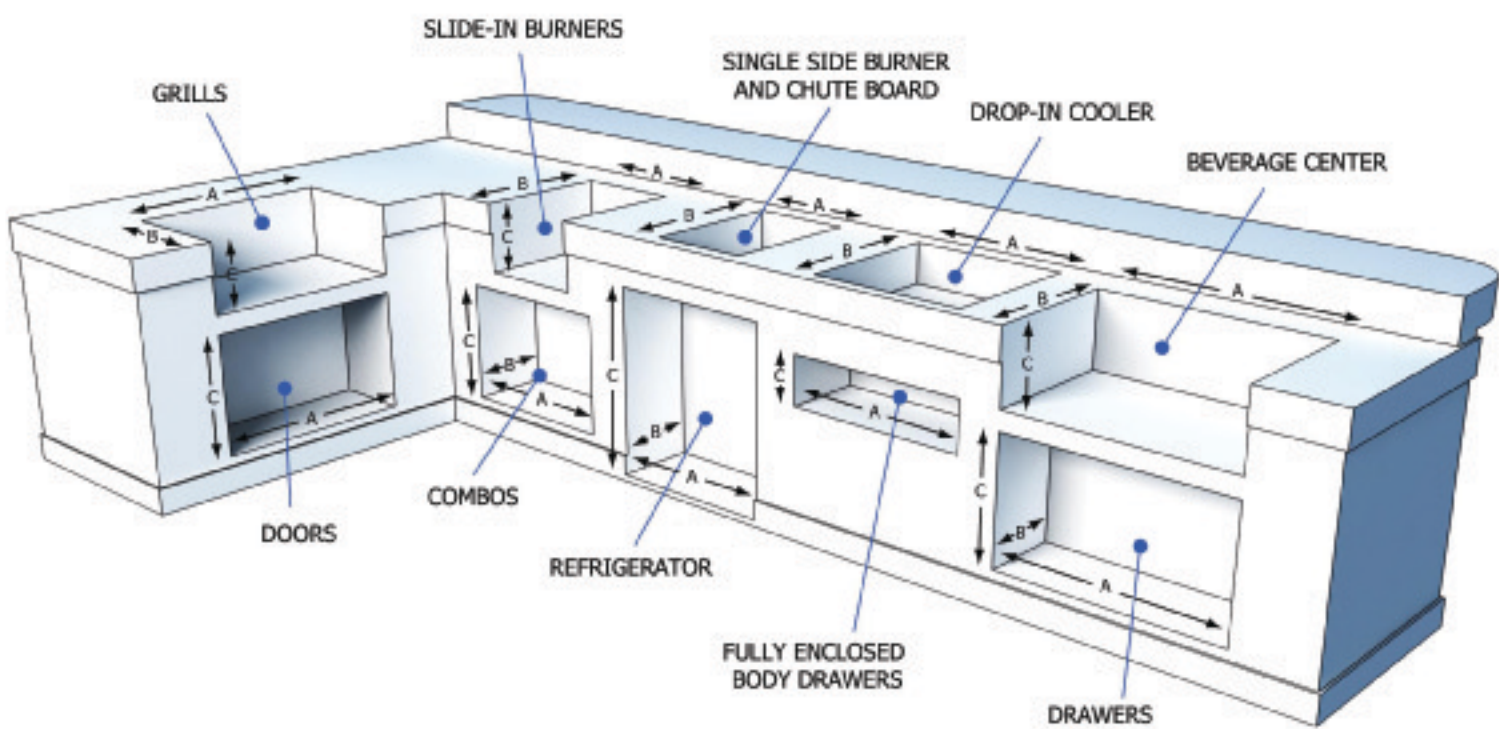

**CUT-OUT SPECIFICATIONS**

MODEL	DESCRIPTION	OPENING REQUIRED		
		WIDTH	DEPTH	HEIGHT
<b>ISLAND GRILLS</b>		A	B	C
RON27	CUTLASS SERIES ALL STAINLESS 27" GRILL	29 1/4"	18"	11"
RON36	CUTLASS SERIES ALL STAINLESS 36" GRILL	38"	18"	11"
RON30	SABER SERIES ALL STAINLESS 30" PREMIUM GRILL	32 7/8"	20"	11"
RON42	SABER SERIES ALL STAINLESS 42" PREMIUM GRILL	45"	20"	11"
TRBO26	ALL STAINLESS 26" REPLACEMENT GRILL	24 1/4"	19 3/4"	9 1/2"
TRBO32	ALL STAINLESS 32" REPLACEMENT GRILL	30 1/4"	19 3/4"	9 1/2"

<b>SLIDE-IN BURNERS</b>				
RSB2	STAINLESS STEEL INFRA-RED SIDE BURNER, SLIDE-IN	11 3/4"	19"	9"
RDB1	STAINLESS STEEL DOUBLE SIDE BURNER, SLIDE-IN	11 3/4"	19"	8 1/2"

<b>SINGLE SIDE BURNER AND CHUTE BOARD</b>				
RSB1	STAINLESS STEEL SIDE BURNER, BUILT-IN	8"	16"	
RTC1	TRASH CHUTE	6 1/4"	8 1/4"	

MODEL	DESCRIPTION	OPENING REQUIRED		
		WIDTH	DEPTH	HEIGHT
<b>DRAWERS</b>		A	B	C
RDR1	STAINLESS STEEL DOUBLE DRAWER SET	14 3/4"	22"	19 3/4"
RSR1	STAINLESS STEEL SINGLE DRAWER SET	15"	26"	9 7/8"
RTD1	STAINLESS STEEL PULL-OUT TRASH DRAWER	17 1/2"	17 1/2"	25"

<b>BEVERAGE CENTER</b>				
RBC1	STAINLESS STEEL BEVERAGE CENTER	28"	23 1/2"	10 1/2"